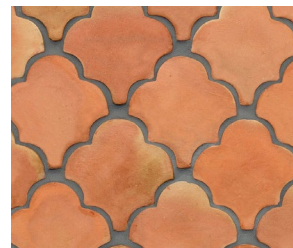

MEDITERRANEAN DESIGN

Evoking sun-drenched European destinations, the Mediterranean style is an eclectic blend of luxurious and rustic. While the symmetrical architecture often features stucco walls and terracotta tile roofs, intricate wrought iron detailing can be found in both the exterior and interior of the home, while high ceilings and tiled floors ensure cool and comfortable living spaces.

Decor

Decorative ironwork

Ceramics

Stone or terracotta floors

Inviting outdoor spaces

Materials

Wood

Terracotta

Wrought iron

Red roof tile

Signature Colors*

Brick Red

Terracotta

Mojave Sand

Tea n Cream

Solutions by Design: We offer custom designs, styles, and colors.